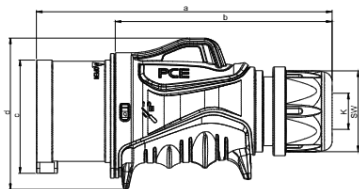

CEE Plugs

Plug IP44/54 GRIP

	16 Amp	32 Amp
Poles	5	5
a [mm]	157	182
b [mm]	117	134
c [mm]	61	70
d [mm]	79	93
K_cable Ø [mm]	8-16	11,5-22
Wire flexible [mm²]	1-2,5	2,5-6
Contact screws [Ncm]	100	110
SW [mm]	42	50
Weight [g]	178	271

- with screw terminals
- housing material: 2-components (PA6 / TPE)
- contacts: brass
 - to order nickel-plated contacts please add a "v" e.g. [0153-6v](#)

IP44/54 splashproof

Plug IP44/54 GRIP TT

	16 Amp	32 Amp
Poles	5	5
a [mm]	157	182
b [mm]	117	134
c [mm]	61	70
d [mm]	79	93
K_cable Ø [mm]	8-16	11,5-22
Wire flexible [mm²]	1-2,5	2,5-6
SW [mm]	42	50
Weight [g]	183	280

- screwless connection technology
- housing material: 2-components (PA6 / TPE)
- contacts: brass
 - to order nickel-plated contacts please add a "v" e.g. [0153-6TTv](#)

IP44/54 splashproof

1

Cable gland

central- with internal strain relief for all common cable types.