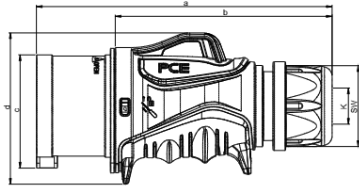

CEE Plugs

Plug IP44/54 GRIP

	16 Amp	32 Amp
Poles	5	5
a [mm]	157	182
b [mm]	117	134
c [mm]	61	70
d [mm]	79	93
K_cable Ø [mm]	8-16	11,5-22
Wire flexible [mm²]	1-2,5	2,5-6
Contact screws [Ncm]	100	110
SW [mm]	42	50
Weight [g]	178	271

- with screw terminals
- housing material: 2-components (PA6 / TPE)
- contacts: brass
 - to order nickel-plated contacts please add a "v" e.g. [0153-6v](#)

IP44/54 splashproof

Plug IP44/54 GRIP TT

	16 Amp	32 Amp
Poles	5	5
a [mm]	157	182
b [mm]	117	134
c [mm]	61	70
d [mm]	79	93
K_cable Ø [mm]	8-16	11,5-22
Wire flexible [mm²]	1-2,5	2,5-6
SW [mm]	42	50
Weight [g]	183	280

- screwless connection technology
- housing material: 2-components (PA6 / TPE)
- contacts: brass
 - to order nickel-plated contacts please add a "v" e.g. [0153-6TTv](#)

IP44/54 splashproof

1

Cable gland

central- with internal strain relief for all common cable types.